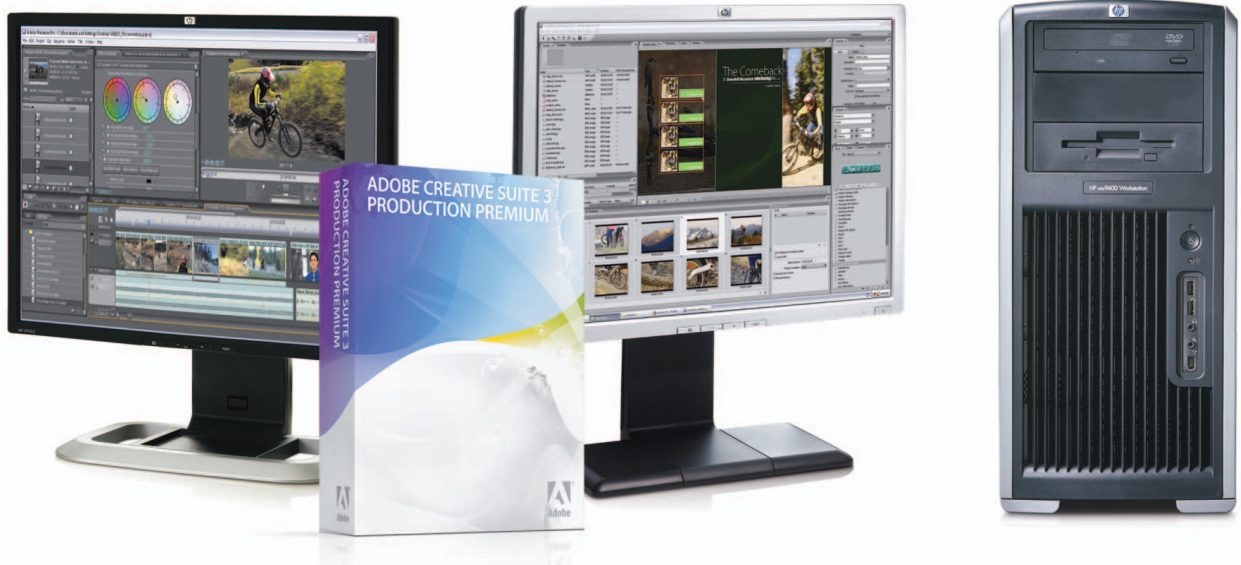

# HP and Adobe Systems Incorporated

Complete digital content creation solutions

“Together, HP and Adobe are offering tightly integrated, industry-leading tools for everything from previsualization to post-production. With Adobe software and HP Workstations, video and rich media professionals have a complete, cross-platform, integrated workflow that enables them to create and deliver visually innovative projects for film, broadcast, web, DVD, and mobile devices.”

## Put ideas in motion with the total post-production solution

Maximize your productivity with Adobe® Creative Suite® 3 Production Premium software. Tightly integrated versions of Adobe's world-class video, audio, and design tools take you smoothly from concept to delivery.